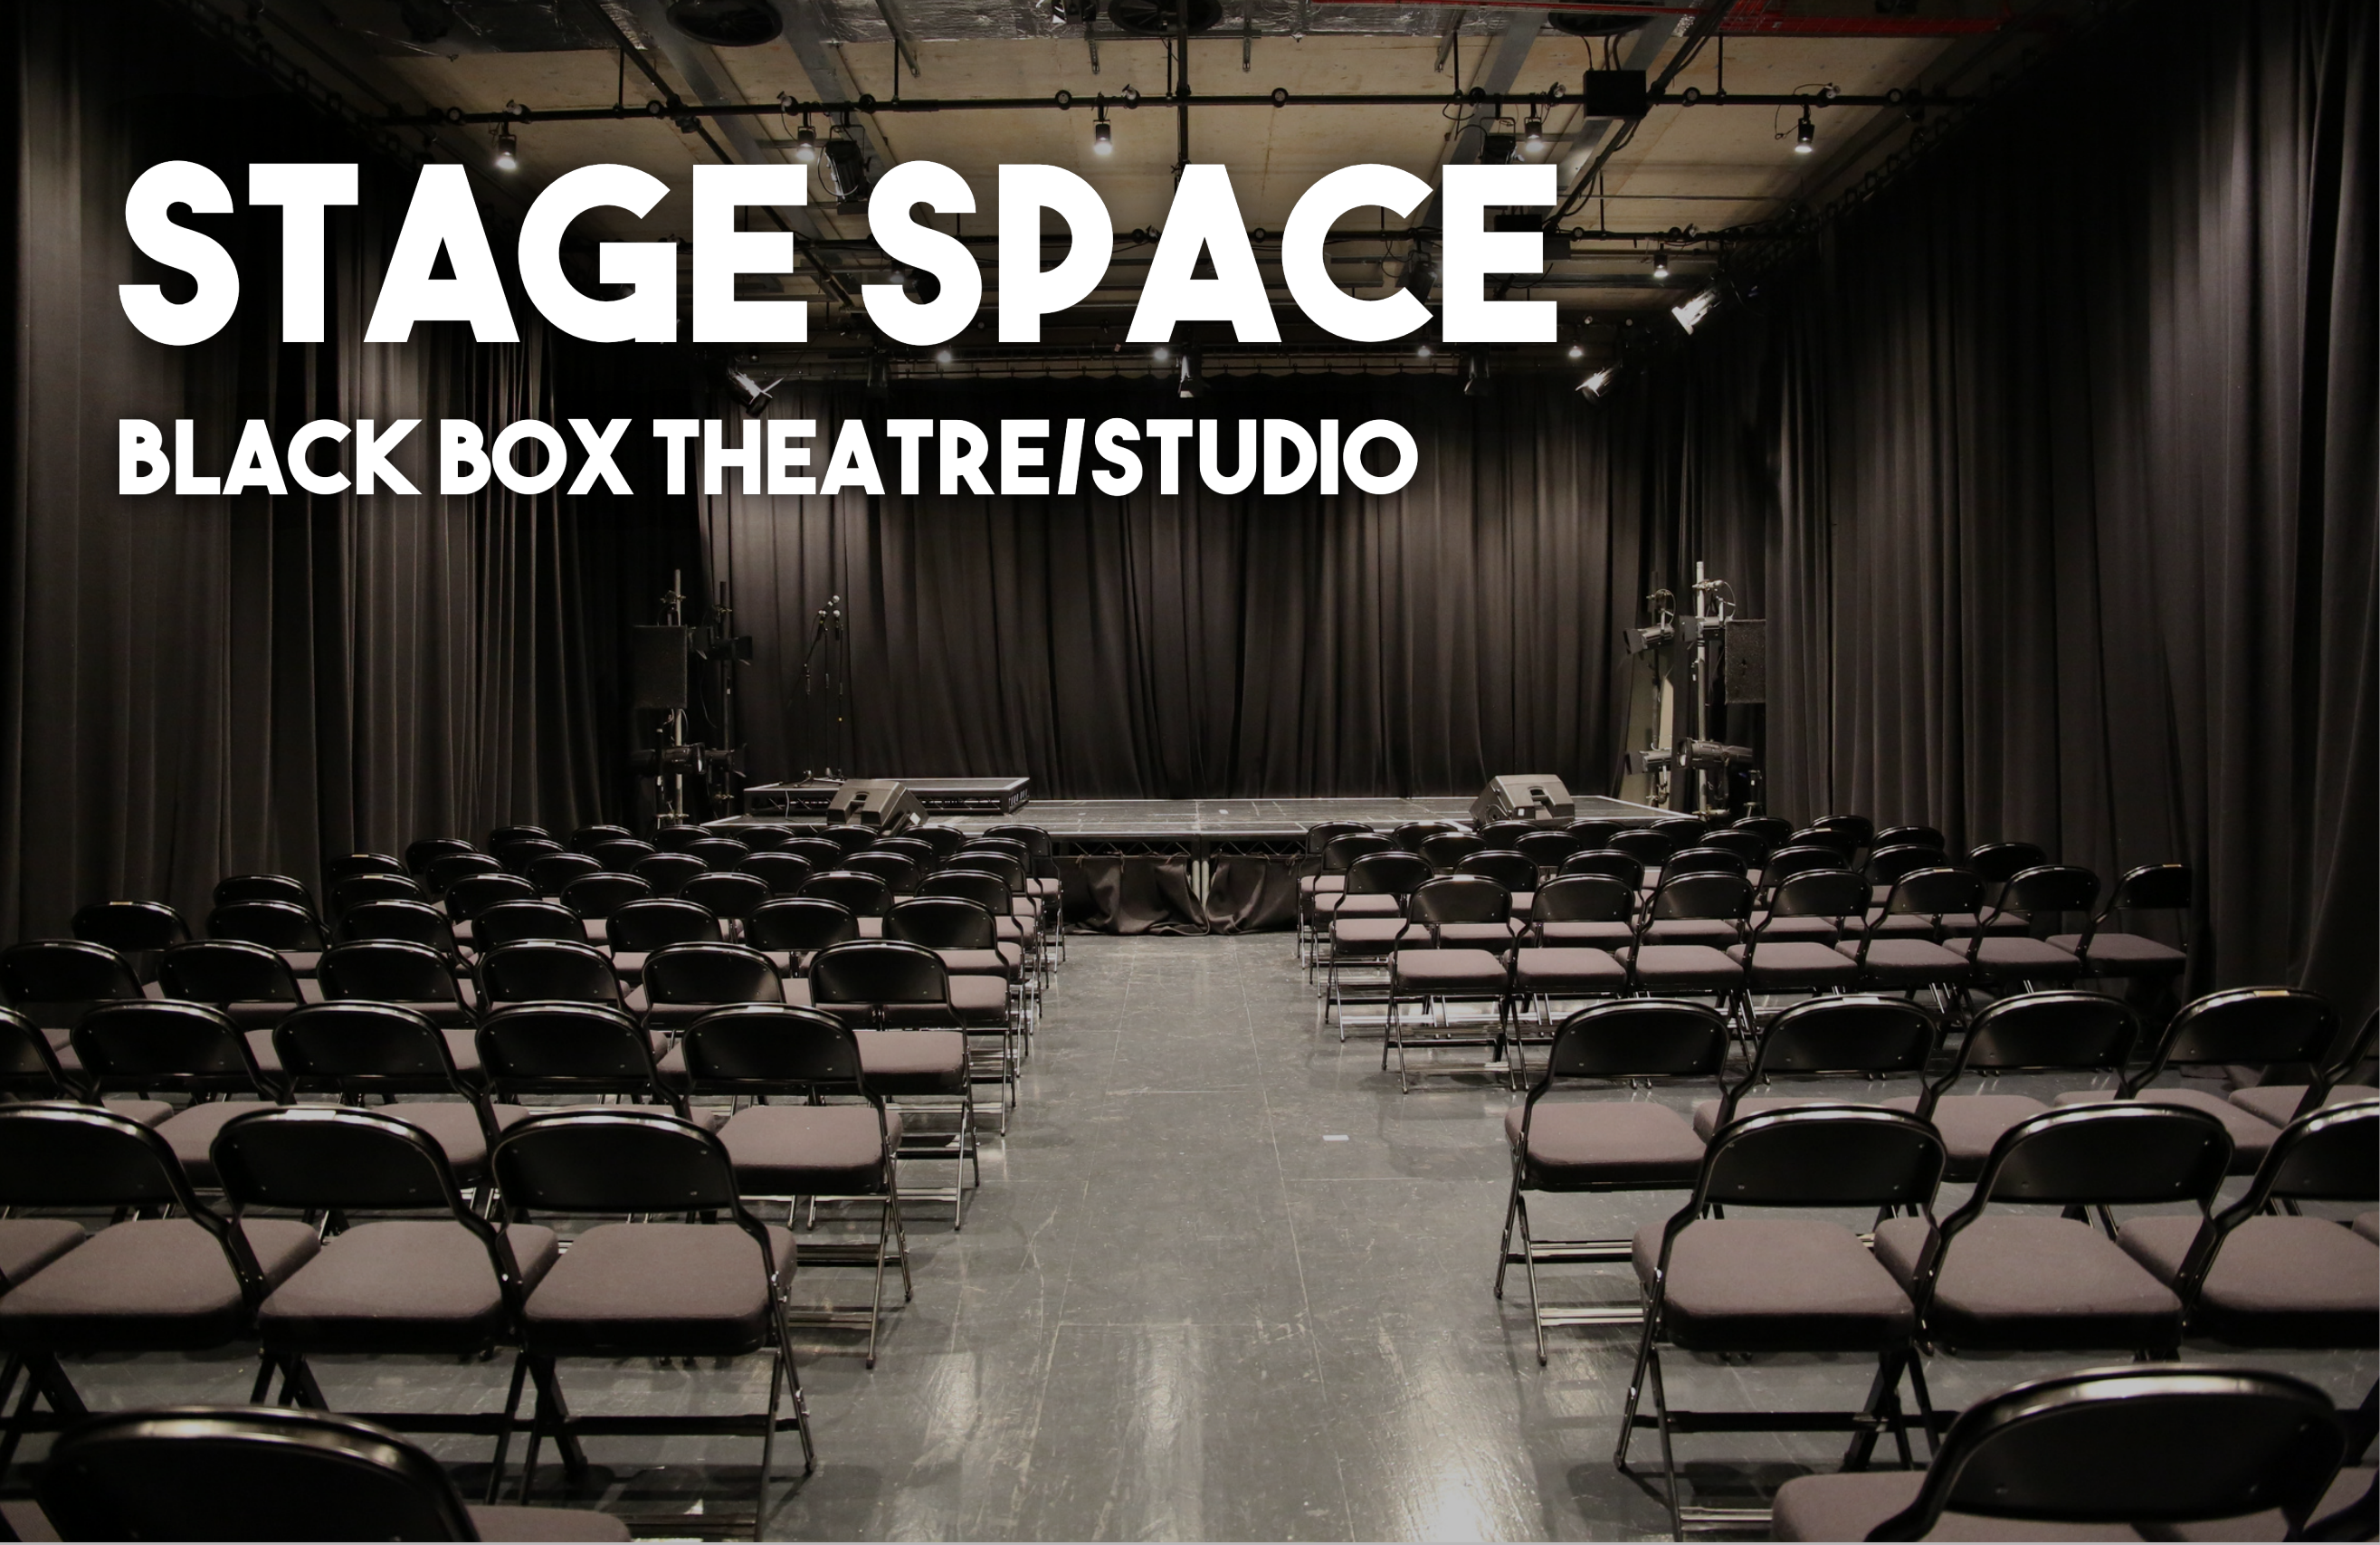

FILMING @ SSP

streatham
space
project

SOME
SMALL
LOVE
STORY

STAGE SPACE

BLACK BOX THEATRE/STUDIO

DIMENSIONS

Whole flat floor space: 14.5m x 8.5m
Stage: 3.65m x 7.03m x 0.66m
Projector Screen: 5m x 4m

FACILITIES

Theatre lighting, sound, projection
Windows for natural light
Typical ambient noise: 30-32 dB(A)

Access to 2 dressing rooms & shower backstage

[**CLICK FOR
TECH SPECS**](#)

STUDIO SPACE

WHITE GALLERY SPACE

DIMENSIONS

Studio: 6m x 7m

FACILITIES

Changing exhibitions
Removable projection and sound

[CLICK FOR
TECH SPECS](#)

BAR / CAFÉ LOCATION

DIMENSIONS

Bar space: 7m x 11m

10 minute bus ride from Brixton

20 minutes from Victoria by rail

35 minutes from Soho by Tube

PARKING

Free off-street parking for 1-2 vehicles
(Max Height 3m)

Free on-street parking
(except 10am-12pm)

Our venue is fully accessible.
All spaces are on the ground level